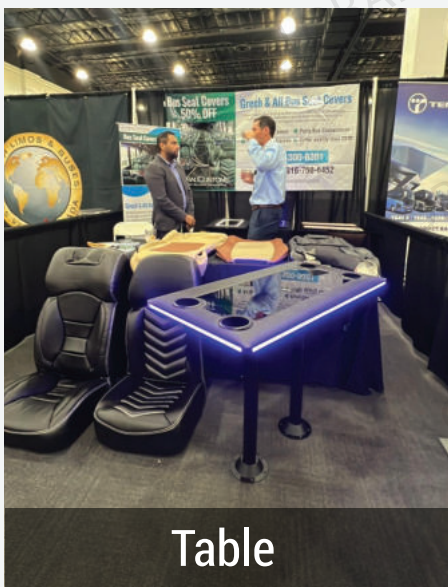

# Sprinter Executive Conversion DIY Kits

Save \$30K-\$50K by ordering the entire kit or buy individually: Executive leatherette seats, Custom Lighted Ceiling for OEM AC ceiling or custom AC ceilings, Wall Panels w/blinds, Dividers w/TVs, Table, Entrance-door bar, Custom flooring, & Optional Sound.

Executive Seats

Custom Lighted Ceilings

Dividers with TVs

Side & Door Walls W/Blinds

Table

Entrance-Door Bar

Optional Flooring & Sound